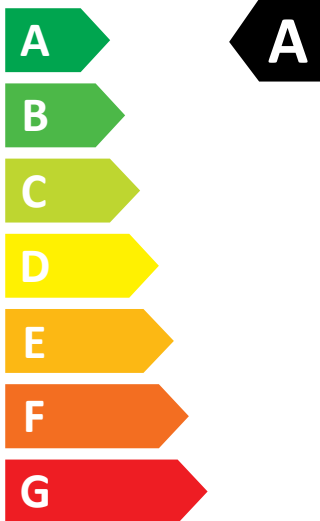

# ENERG

Frilec

KOBLENZ8806WD-030

307 kWh / 100

47 kWh / 100

6,0 kg

8,0 kg

100 L